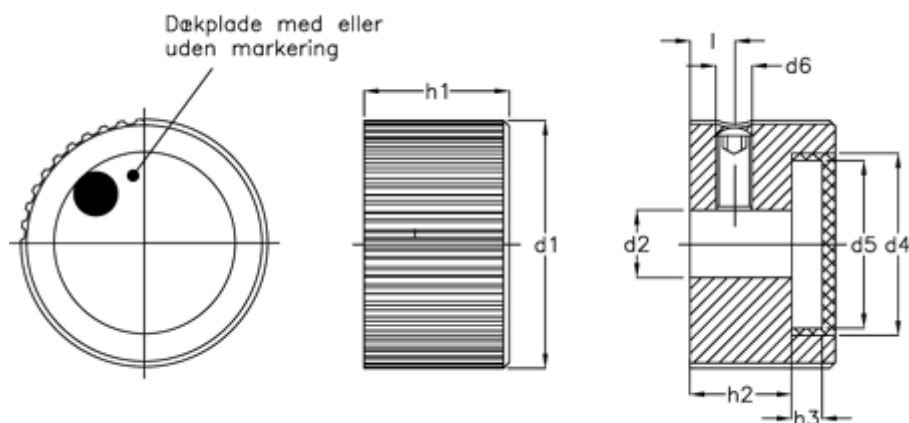

Article number: 20634197

Description: E+G Control knob
GN 726-42-B8-M-1

Measures

$d1$	= 42	$l = 8.5$
$d2$	H8 = B8	
$d4$	= 32	
$d5$	= 30	
$d6$	= M5	
$h1$	= 23	
$h2$	= 17	
$h3$	= 4.0	